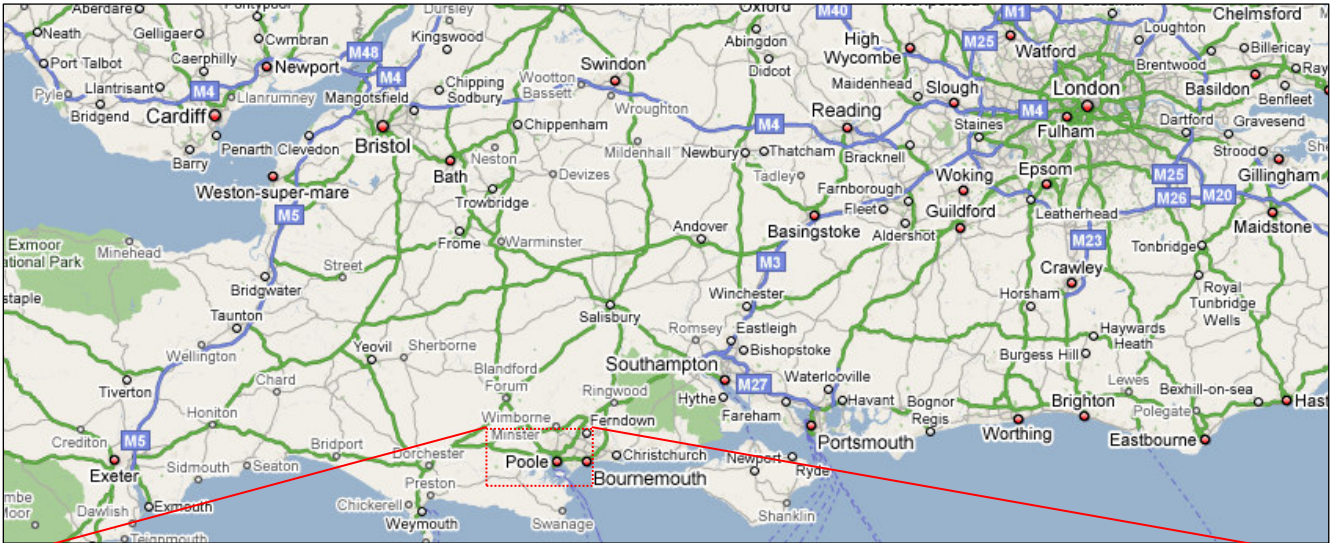

How to find Lytchett Minster School

We recommend you approach the school from the A35.

1. At the roundabout with the A351, take the exit onto the B3067 (Dorchester Road), passing the Baker's Arms public house on your right.
2. Approximately 100 yards along this road, turn left along the single-track Post Green Lane.
3. At the end of this track, turn left onto Post Green Road, and follow the road for about 400 yards past various farm buildings.
4. A 'school' warning sign is posted roughly 50 yards before the school's entrance, which will be on your right.
5. Turn into the driveway and park in the main car park in front of the Manor.