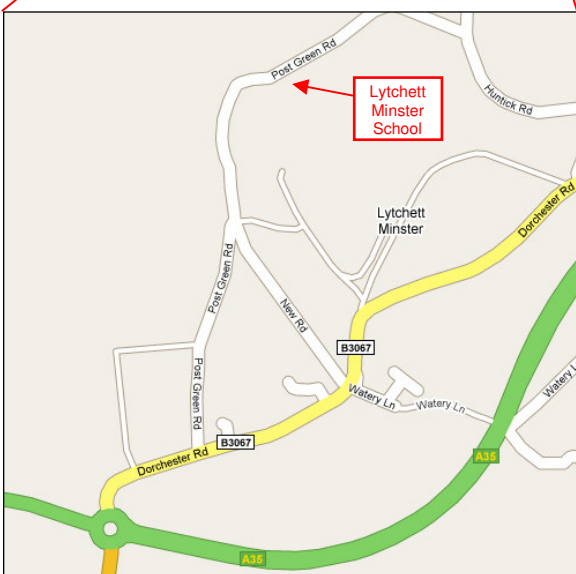

How to find Lytchett Minster School

We recommend you approach the school from the A35.

1. At the roundabout with the A351, take the exit onto the B3067 (Dorchester Road), passing the Baker's Arms public house on your right.
2. Approximately 100 yards along this road, turn left along the single-track Post Green Lane.
3. At the end of this track, turn left onto Post Green Road, and follow the road for about 400 yards past various farm buildings.
4. A 'school' warning sign is posted roughly 50 yards before the school's entrance, which will be on your right.
5. Turn into the driveway and park in the main car park in front of the Manor.