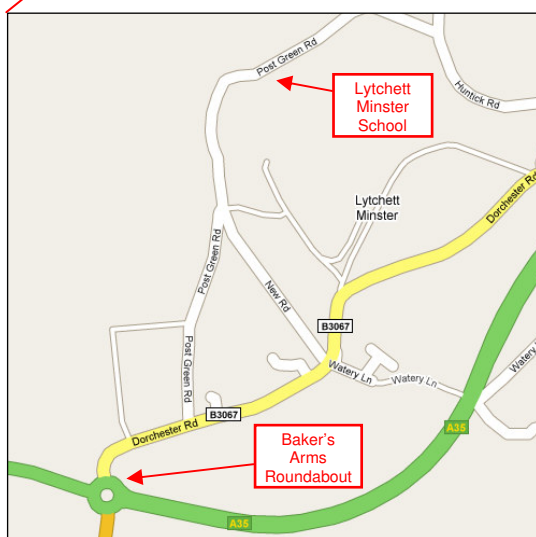

## How to find us...

We recommend you approach the school from the A35.

1. At the roundabout with the A351, take the exit onto the B3067 (Dorchester Road), passing the Baker's Arms public house on your right.
2. Approximately 100 yards along this road, turn left along the single-track Post Green Road.
3. At the end of this track, turn left, continuing along Post Green Road, and follow the road for about 400 yards past various farm buildings.
4. A 'school' warning sign is posted roughly 50 yards before the school's entrance, which will be on your right.
5. Turn into the driveway and park in the main car park in front of the Manor House.