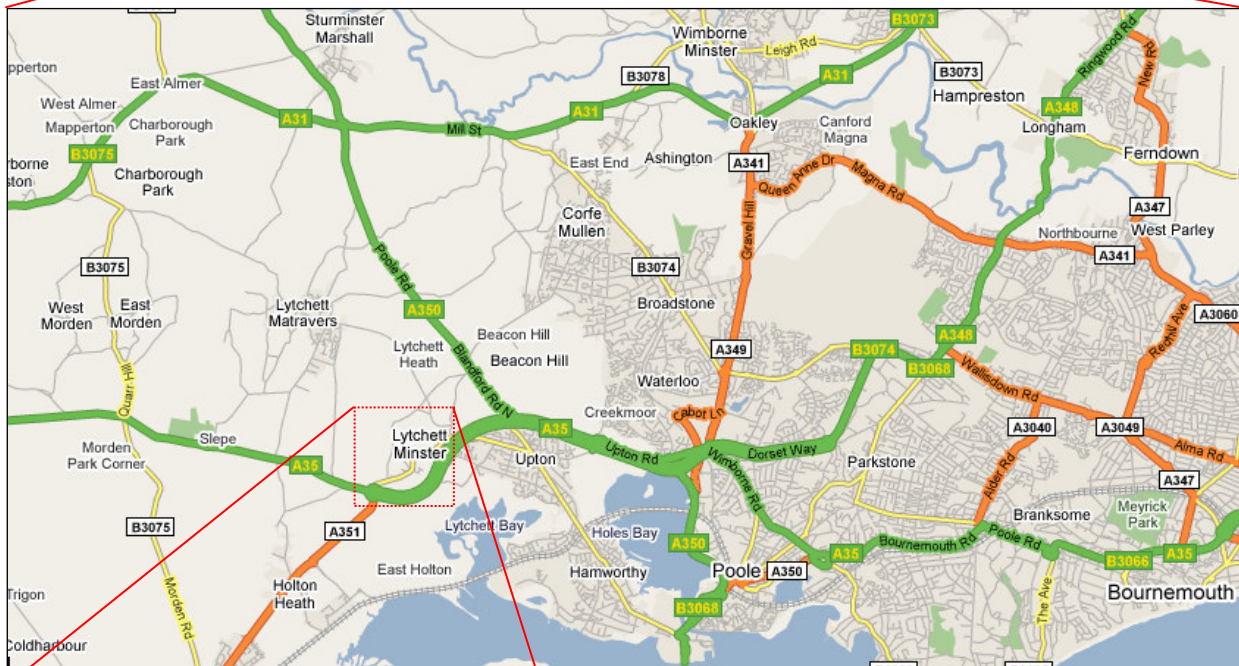

## How to find us...

We recommend you approach the school from the A35.

1. At the roundabout with the A351, take the exit onto the B3067 (Dorchester Road), passing the Baker's Arms public house on your right.
2. Approximately 100 yards along this road, turn left along the single-track Post Green Road.
3. At the end of this track, turn left, continuing along Post Green Road, and follow the road for about 400 yards past various farm buildings.
4. A 'school' warning sign is posted roughly 50 yards before the school's entrance, which will be on your right.
5. Turn into the driveway and park in the main car park in front of the Manor House.