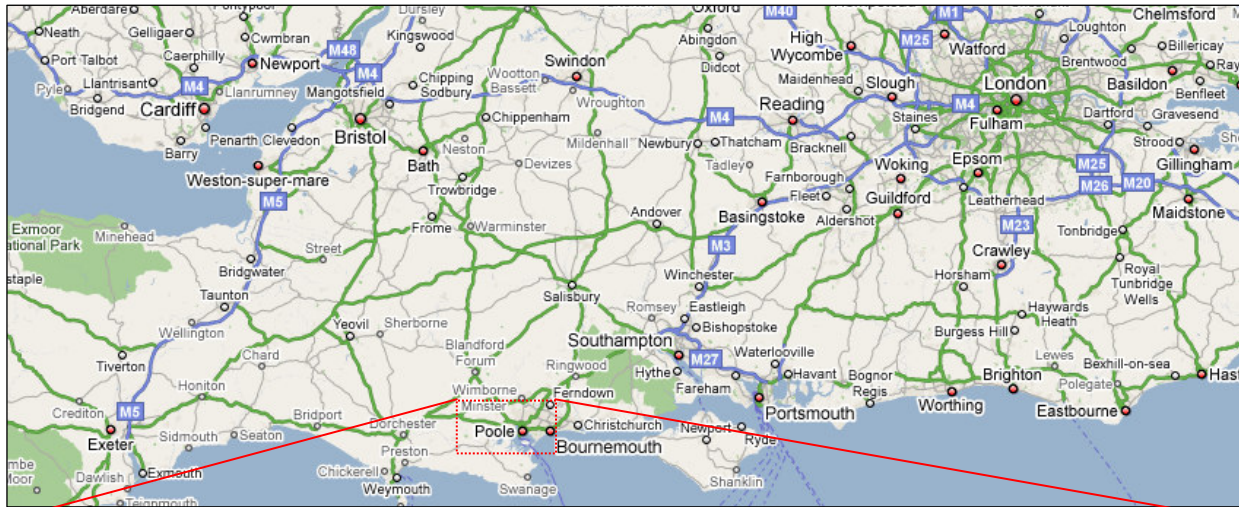

## How to find us...

We recommend you approach the school from the A35.

1. At the roundabout with the A351, take the exit onto the B3067 (Dorchester Road), passing the Baker's Arms public house on your right.
2. Approximately 100 yards along this road, turn left along the single-track Post Green Road.
3. At the end of this track, turn left, continuing along Post Green Road, and follow the road for about 400 yards past various farm buildings.
4. A 'school' warning sign is posted roughly 50 yards before the school's entrance, which will be on your right.
5. Turn into the driveway and park in the main car park in front of the Manor House.